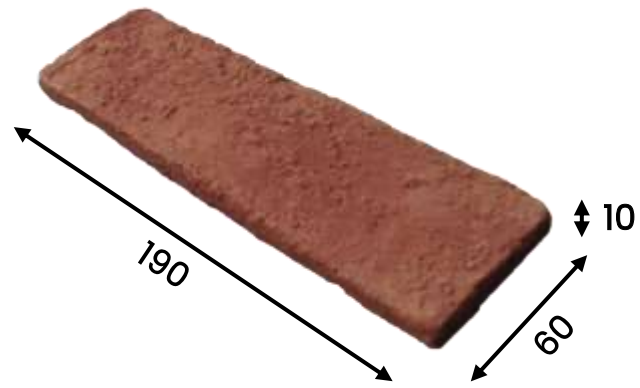

WALLING TILES

COLOR RANGE

PRODUCT DIMENTION

Code item : MKCWT-001
Dimentions : D190 x W60 x H10mm
Weight : 0.25kg

Code item : MKCWT-002
Dimentions : D300 x W220 x H20mm
Weight : 2.5 ~ 3kg

Code item : MKCWT-003
Dimentions : D500 x W100 x H20mm
Weight : 2 ~ 2.5kg